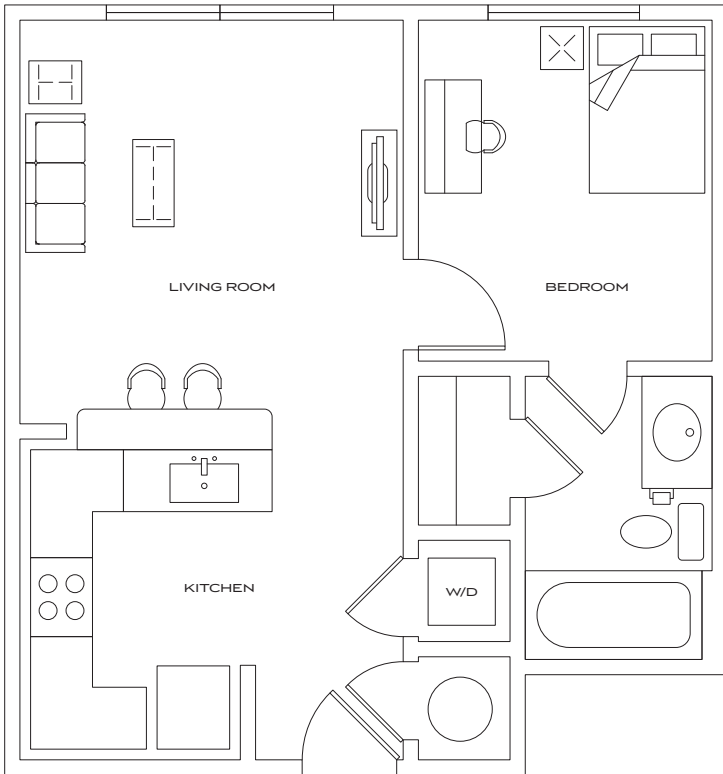

1
BED

1
BATH

THE STANDARD

THE ASTORIA
560 sq ft

\$ _____ /MONTH

315 Boyett St. | College Station, TX 77840 | 979.314.0505 | thestandardcollegestation.com

*Amenities, materials, floorplans and units are subject to change. Illustration is representational. Pricing, amenities and availability subject to change without notice. Information is believed to be accurate but is not warranted. Speak with a leasing agent for additional details.