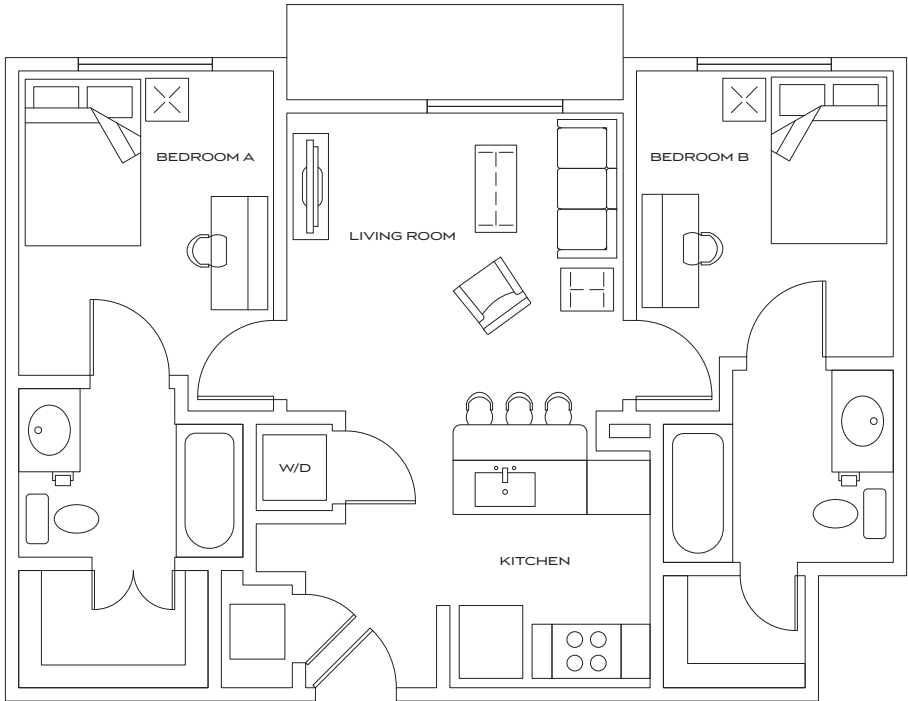

2

BED

2

BATH

THE STANDARD

THE BRADFORD 850 sq ft

\$ _____ /MONTH

315 Boyett St. | College Station, TX 77840 | 979.314.0505 | thestandardcollegestation.com

*Amenities, materials, floorplans and units are subject to change. Illustration is representational. Pricing, amenities and availability subject to change without notice. Information is believed to be accurate but is not warranted. Speak with a leasing agent for additional details.