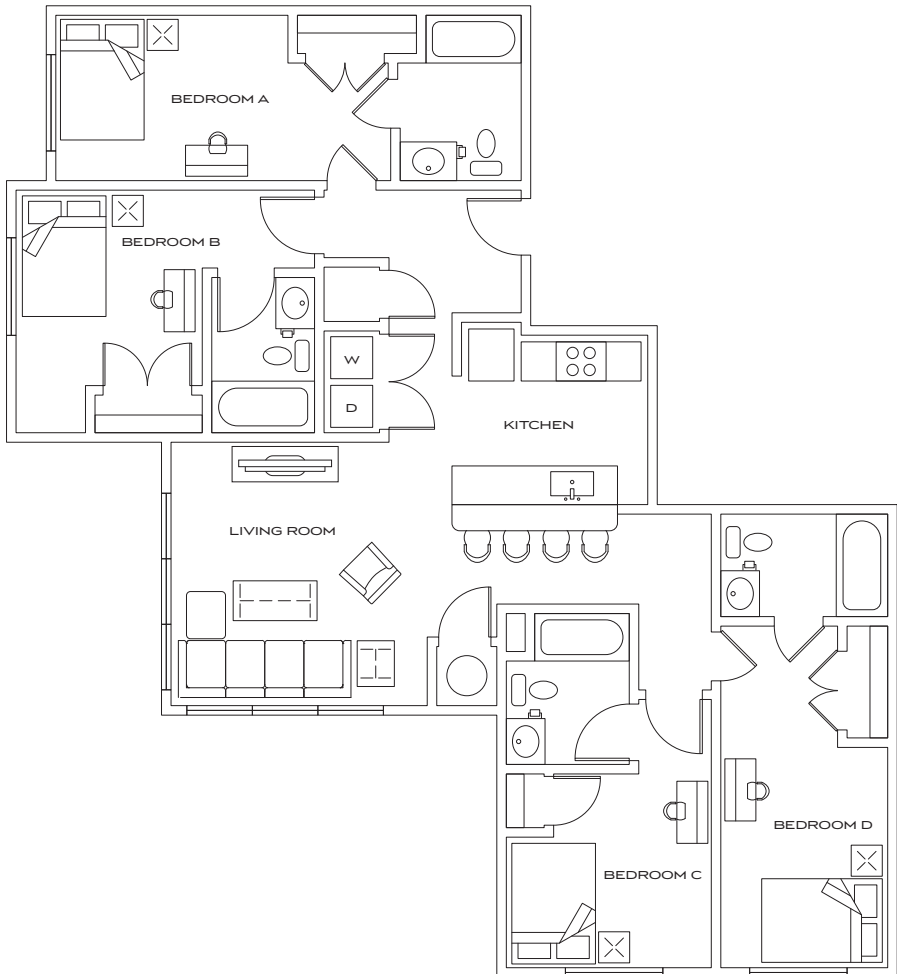

# 4

BED

# 4

BATH

# THE STANDARD

THE DERBY  
1386 sq ft

\$ \_\_\_\_\_ /MONTH

315 Boyett St. | College Station, TX 77840 | 979.314.0505 | [thestandardcollegestation.com](http://thestandardcollegestation.com)

\*Amenities, materials, floorplans and units are subject to change. Illustration is representational. Pricing, amenities and availability subject to change without notice. Information is believed to be accurate but is not warranted. Speak with a leasing agent for additional details.