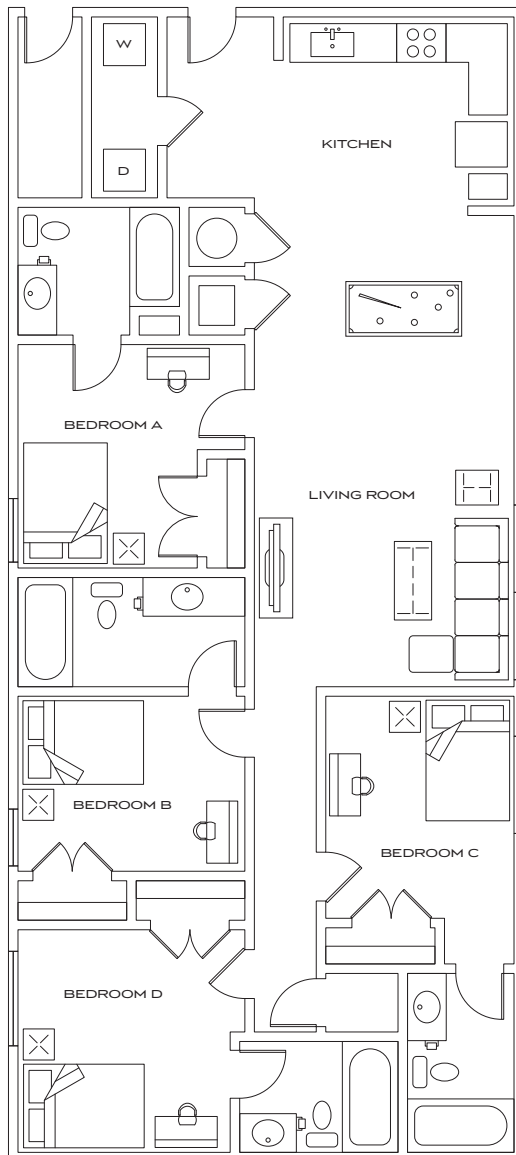

# 4

BED

# 4

BATH

# THE STANDARD

## THE FINCHLEY 1575 sq ft

\$ \_\_\_\_\_ /MONTH

**PREMIUM  
SUITE**

315 Boyett St. | College Station, TX 77840 | 979.314.0505 | [thestandardcollegestation.com](http://thestandardcollegestation.com)

\*Amenities, materials, floorplans and units are subject to change. Illustration is representational. Pricing, amenities and availability subject to change without notice. Information is believed to be accurate but is not warranted. Speak with a leasing agent for additional details.