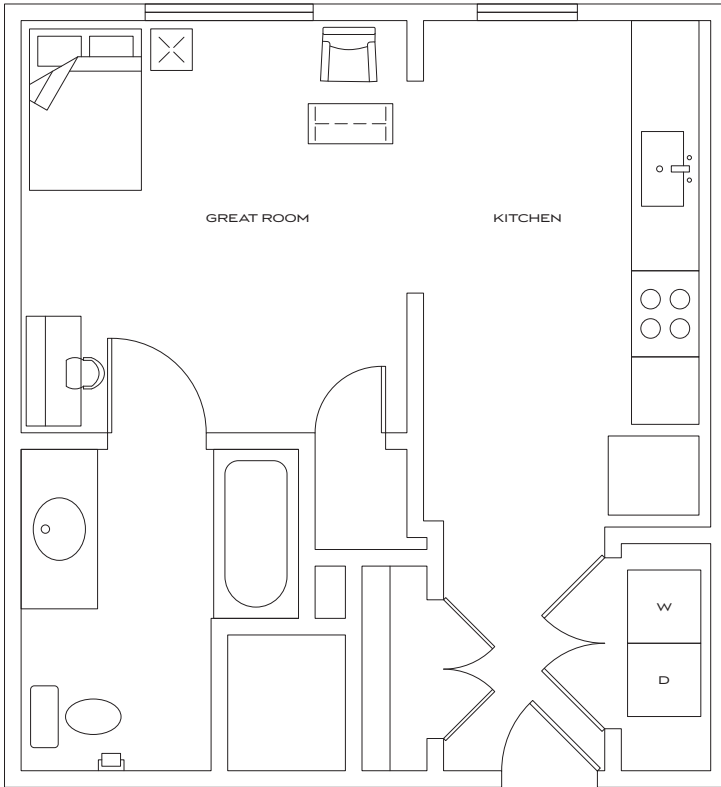

1
BED

1
BATH

THE STANDARD

THE SOHO
467-475 sq ft

\$ _____ /MONTH

315 Boyett St. | College Station, TX 77840 | 979.314.0505 | thestandardcollegestation.com

*Amenities, materials, floorplans and units are subject to change. Illustration is representational. Pricing, amenities and availability subject to change without notice. Information is believed to be accurate but is not warranted. Speak with a leasing agent for additional details.