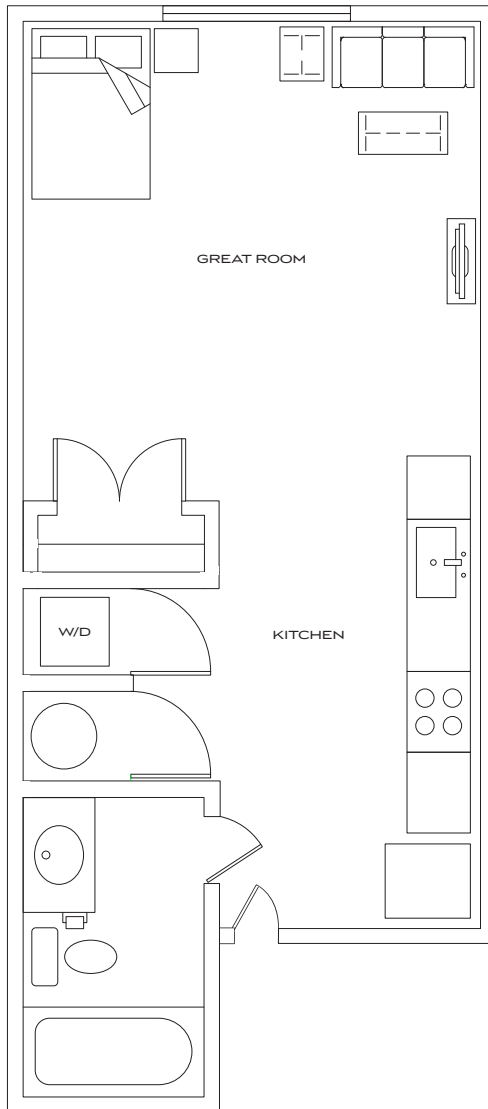

1  
BED

1  
BATH

# THE STANDARD

THE SUTTON  
477-521 sq ft

\$ \_\_\_\_\_/MONTH

315 Boyett St. | College Station, TX 77840 | 979.314.0505 | [thestandardcollegestation.com](http://thestandardcollegestation.com)

\*Amenities, materials, floorplans and units are subject to change. Illustration is representational. Pricing, amenities and availability subject to change without notice. Information is believed to be accurate but is not warranted. Speak with a leasing agent for additional details.