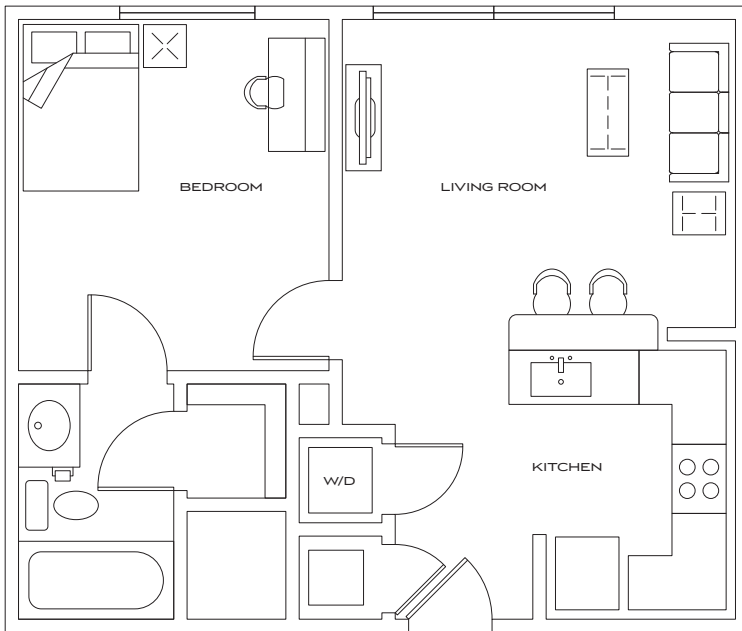

1
BED

1
BATH

THE STANDARD

THE ARDEN
622 sq ft

\$ _____ /MONTH

315 Boyett St. | College Station, TX 77840 | 979.314.0505 | thestandardcollegestation.com

*Amenities, materials, floorplans and units are subject to change. Illustration is representational. Pricing, amenities and availability subject to change without notice. Information is believed to be accurate but is not warranted. Speak with a leasing agent for additional details.