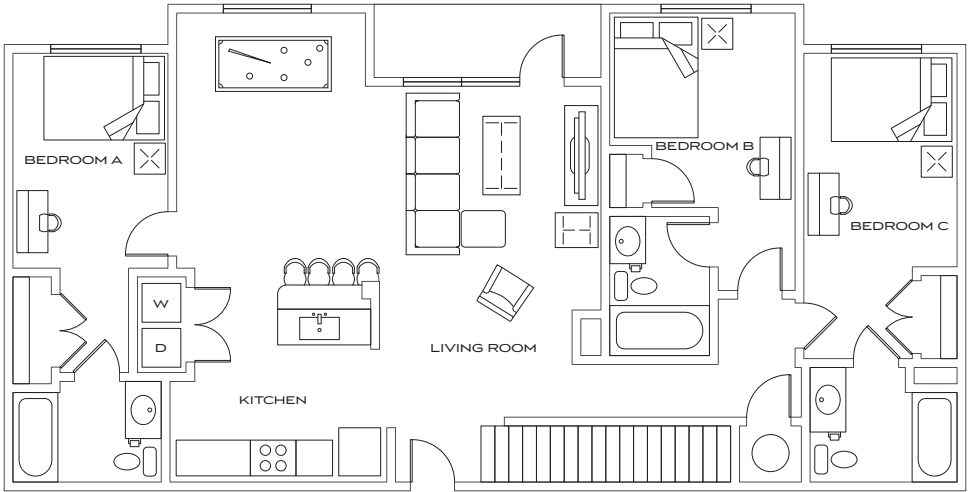

4

BED

4

BATH

THE STANDARD

THE FORESTDALE
1603 sq ft

\$ _____ /MONTH

**PREMIUM
SUITE**

LOWER LEVEL

UPPER LEVEL

315 Boyett St. | College Station, TX 77840 | 979.314.0505 | thestandardcollegestation.com

*Amenities, materials, floorplans and units are subject to change. Illustration is representational. Pricing, amenities and availability subject to change without notice. Information is believed to be accurate but is not warranted. Speak with a leasing agent for additional details.