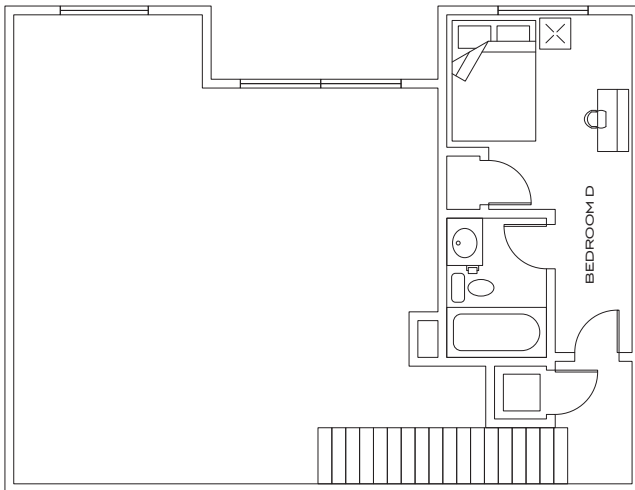

4

BED

4

BATH

THE STANDARD

THE FORESTDALE
1603 sq ft

\$ _____ /MONTH

**PREMIUM
SUITE**

LOWER LEVEL

UPPER LEVEL

315 Boyett St. | College Station, TX 77840 | 979.314.0505 | thestandardcollegestation.com

*Amenities, materials, floorplans and units are subject to change. Illustration is representational. Pricing, amenities and availability subject to change without notice. Information is believed to be accurate but is not warranted. Speak with a leasing agent for additional details.