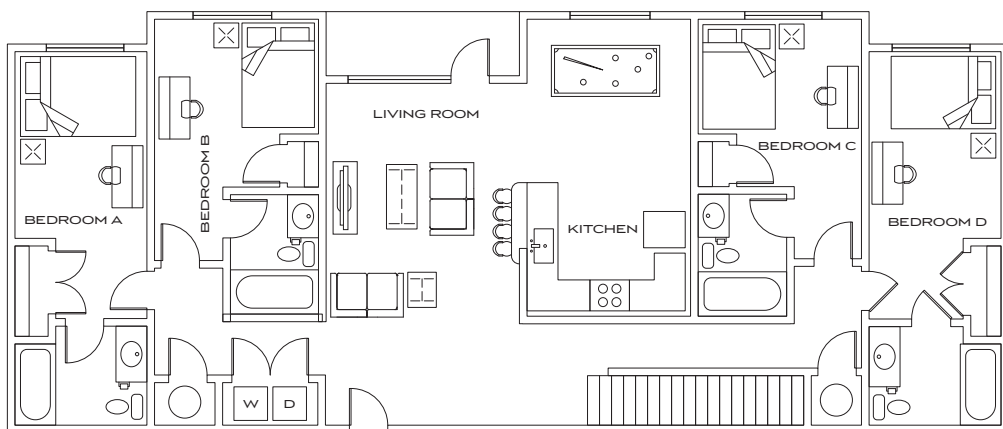

5

BED

5

BATH

THE STANDARD

THE HACKNEY
1921 sq ft

\$ _____ /MONTH

**PREMIUM
SUITE**

LOWER LEVEL

UPPER LEVEL

315 Boyett St. | College Station, TX 77840 | 979.314.0505 | thestandardcollegestation.com

*Amenities, materials, floorplans and units are subject to change. Illustration is representational. Pricing, amenities and availability subject to change without notice. Information is believed to be accurate but is not warranted. Speak with a leasing agent for additional details.