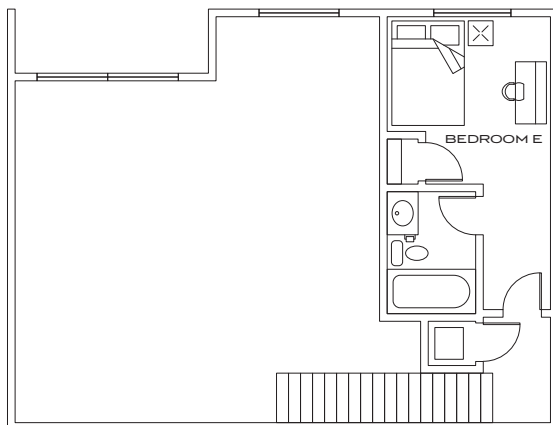

5

BED

5

BATH

THE STANDARD

THE HACKNEY
1921 sq ft

\$ _____ /MONTH

**PREMIUM
SUITE**

LOWER LEVEL

UPPER LEVEL

315 Boyett St. | College Station, TX 77840 | 979.314.0505 | thestandardcollegestation.com

*Amenities, materials, floorplans and units are subject to change. Illustration is representational. Pricing, amenities and availability subject to change without notice. Information is believed to be accurate but is not warranted. Speak with a leasing agent for additional details.