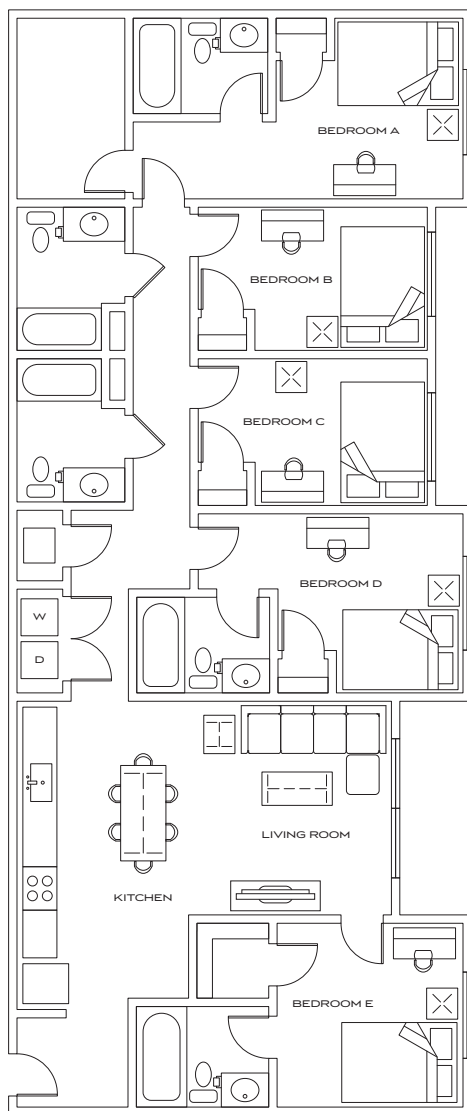

5

BED

5

BATH

THE STANDARD

THE HOUNSLOW 1645 sq ft

\$ _____ /MONTH

315 Boyett St. | College Station, TX 77840 | 979.314.0505 | thestandardcollegestation.com

*Amenities, materials, floorplans and units are subject to change. Illustration is representational. Pricing, amenities and availability subject to change without notice. Information is believed to be accurate but is not warranted. Speak with a leasing agent for additional details.