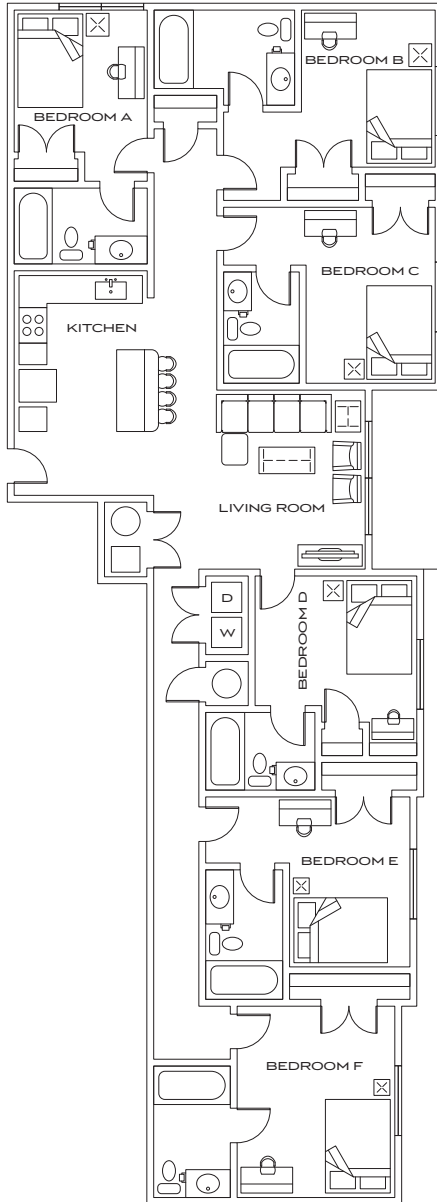

6

BED

6

BATH

THE STANDARD

THE KINGSTON 2032 sq ft

\$ _____ /MONTH

315 Boyett St. | College Station, TX 77840 | 979.314.0505 | thestandardcollegestation.com

*Amenities, materials, floorplans and units are subject to change. Illustration is representational. Pricing, amenities and availability subject to change without notice. Information is believed to be accurate but is not warranted. Speak with a leasing agent for additional details.